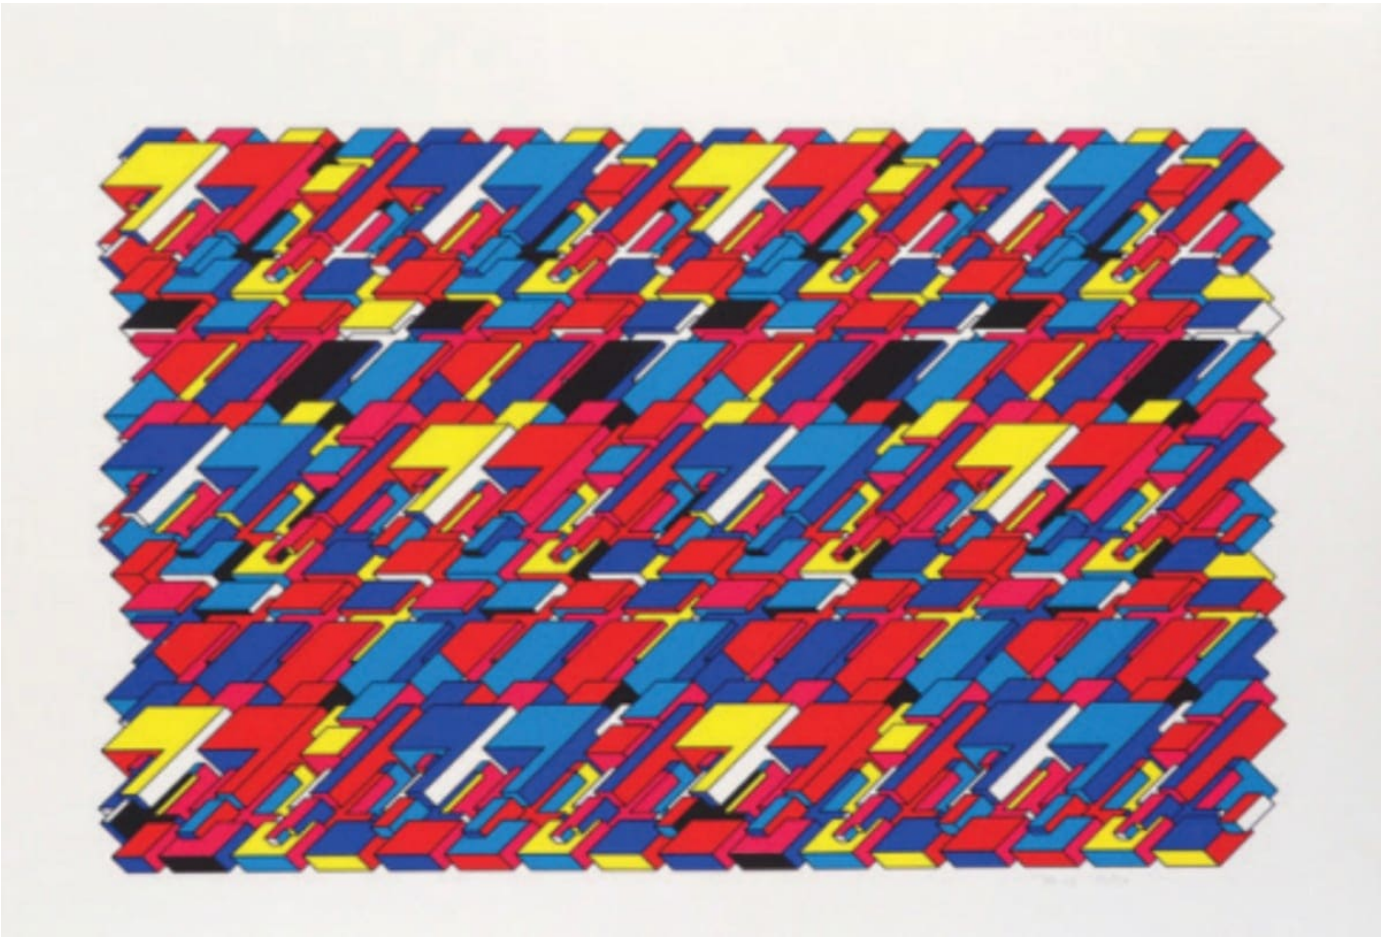

Boris Tellegen

Untitled

Somerset 300g

55 x 75 in (139.7 x 190.5 cm)

Boris Tellegen

Untitled

Somerset 300g

55 x 75 in (139.7 x 190.5 cm)