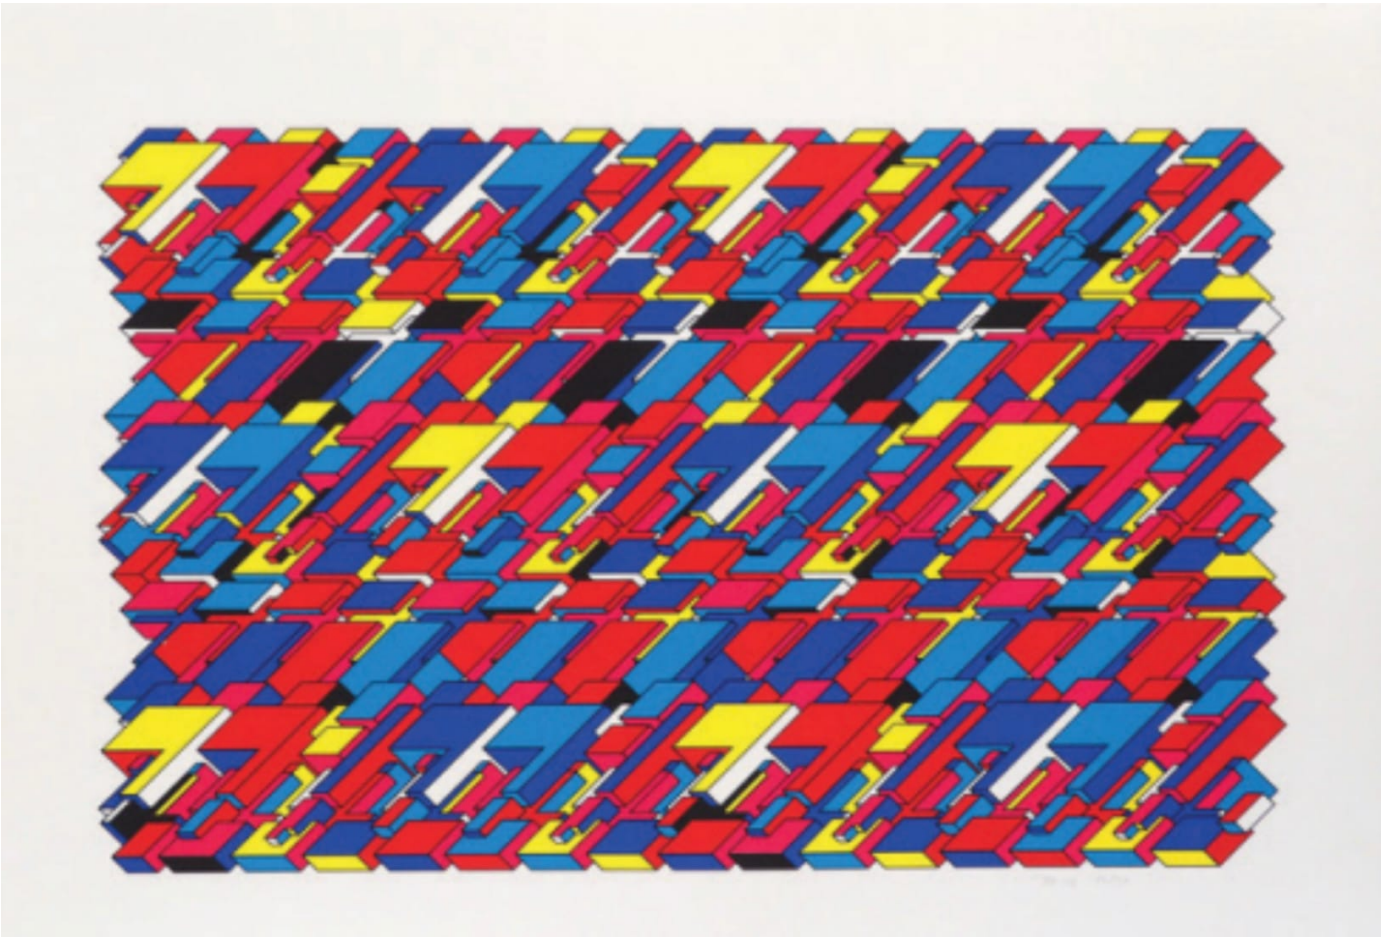

Boris Tellegen
Chrome & Tar

Plywood, Enamel, Tar, Threads
152.5 x 107 x 11 in (387.35 x 271.78 x 27.94 cm)

Boris Tellegen

Gridboom

Acrylic paint and Glue on paper
21 x 29.7 in (53.34 x 75.44 cm)

Boris Tellegen

Gridboom III

Acrylic paint and Glue on paper
21 x 29.7 in (53.34 x 75.44 cm)

Boris Tellegen

Surface 4

Paper, Toner, Acrylic Glue
21 x 29.7 in (53.34 x 75.44 cm)

Boris Tellegen

Surface 8

Paper, Toner, Acrylic Glue
21 x 29.7 in (53.34 x 75.44 cm)