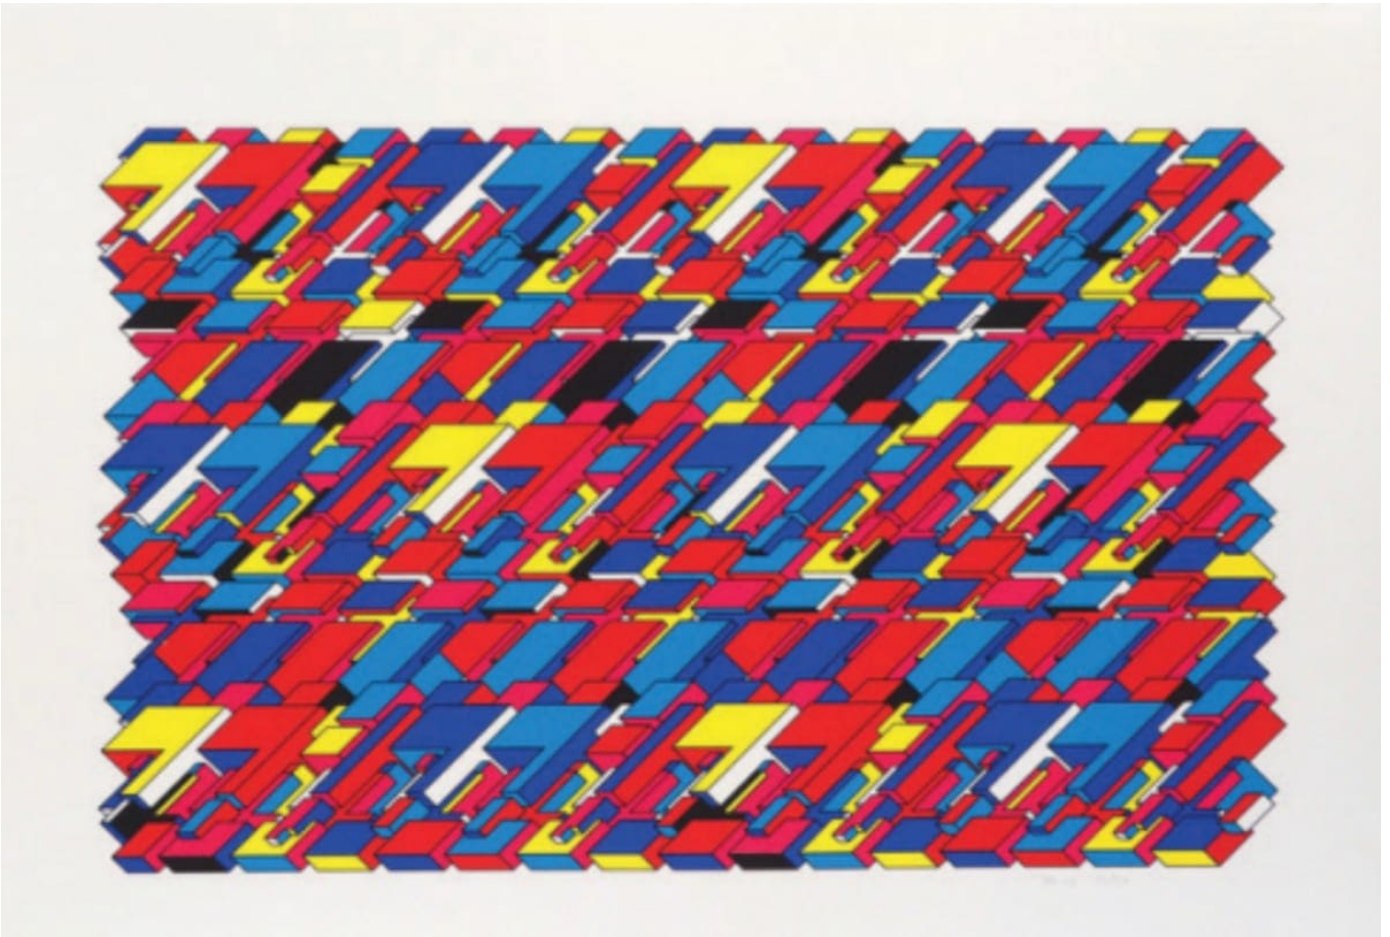

Boris Tellegen

Untitled

Somerset 300g

55 x 75 in (139.7 x 190.5 cm)