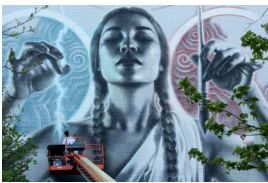

PELLAS GALLERY

iarguello@thepellasangallery.com

INCLUDED: 8 works

Ars es Scientia (collectors set)

El Mac
AP 1/8, Drawing, Photograph 1/10
30.48 x 22.86 cm (12.0 x 9.0 in)

EL MAC

Todd Mazer
Print
45.7 x 60 cm (17.99 x 23.62 in)

Omayra

El Mac
Spray Paint (Aerosol) on Burlap
172.72 x 228.6 cm (68.0 x 90.0 in)

Prayer on Steel

El Mac
Automotive Paint with flake, silkscreen, clear coat on custom made steel pan
121.92 x 80.01 x 5.08 cm (48.0 x 31.5 x 2.0 in)